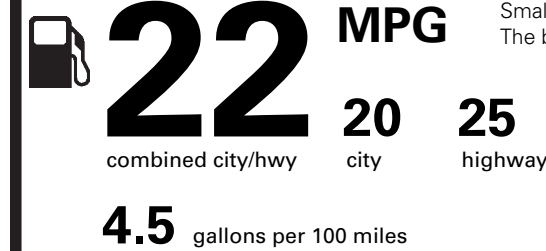

- ADVANCETRAC WITH RSC
- AIRBAGS-DUAL-STAGE FRONT
- AIRBAGS-SIDE IMPACT/SAFETY CANOPY SIDE AIR CURTAINS
- AUTO HIGH BEAMS
- BLIND SPOT DETECTION W/CTA
- PERIMETER ALARM
- PERSONAL SAFETY SYSTEM™
- PRE-COLLISION ASSIST W/AEB
- SOS POST CRASH SYSTEM
- TIRE PRESSURE MONITOR SYS

WARRANTY

- 4YR/50K MILE WARRANTY
- 4YR/50K PICKUPDELIVERY SVC
- 6YR/70K MI POWERTRAIN WARR

INCLUDED ON THIS VEHICLE

EQUIPMENT GROUP 200A RESERVE

OPTIONAL EQUIPMENT/OTHER

245/50R20 A/S BSW TIRES	
50 STATE EMISSIONS	NO CHARGE
18" MINI SPARE WHEEL W/TIRE	150.00
20" PRM PNT/BRT MCH ALUM WHLS	500.00
ROOF RACK SIDE RAILS-SATIN	195.00
FRONT LICENSE PLATE BRACKET	NO CHARGE

(MSRP)

PRICE INFORMATION

BASE PRICE	$51,905.00
TOTAL OPTIONS/OTHER	845.00
TOTAL VEHICLE & OPTIONS/OTHER	52750.00
DESTINATION & DELIVERY	995.00

(MSRP)

RAMP ONE

RC73

RAMP TWO

RAIL

ITEM #:

42-L939 O/T 2

TOTAL MSRP $53,745.00

LINCOLN
AUTOMOTIVE FINANCIAL SERVICES

Whether you decide to lease or finance your vehicle, you'll find the choices that are right for you. See your Lincoln Dealer for details or visit www.lincolnafs.com.

M511 D 6D A6 115 000599 04 08 21

This label is affixed pursuant to the Federal Automobile Information Disclosure Act. Gasoline, License, and Title Fees, State and Local taxes are not included. Dealer installed options or accessories are not included unless listed above.

EPA DOT Fuel Economy and Environment

Gasoline Vehicle

Fuel Economy

You spend **$1,750** more in fuel costs over 5 years compared to the average new vehicle.

Annual fuel cost **$1,850**